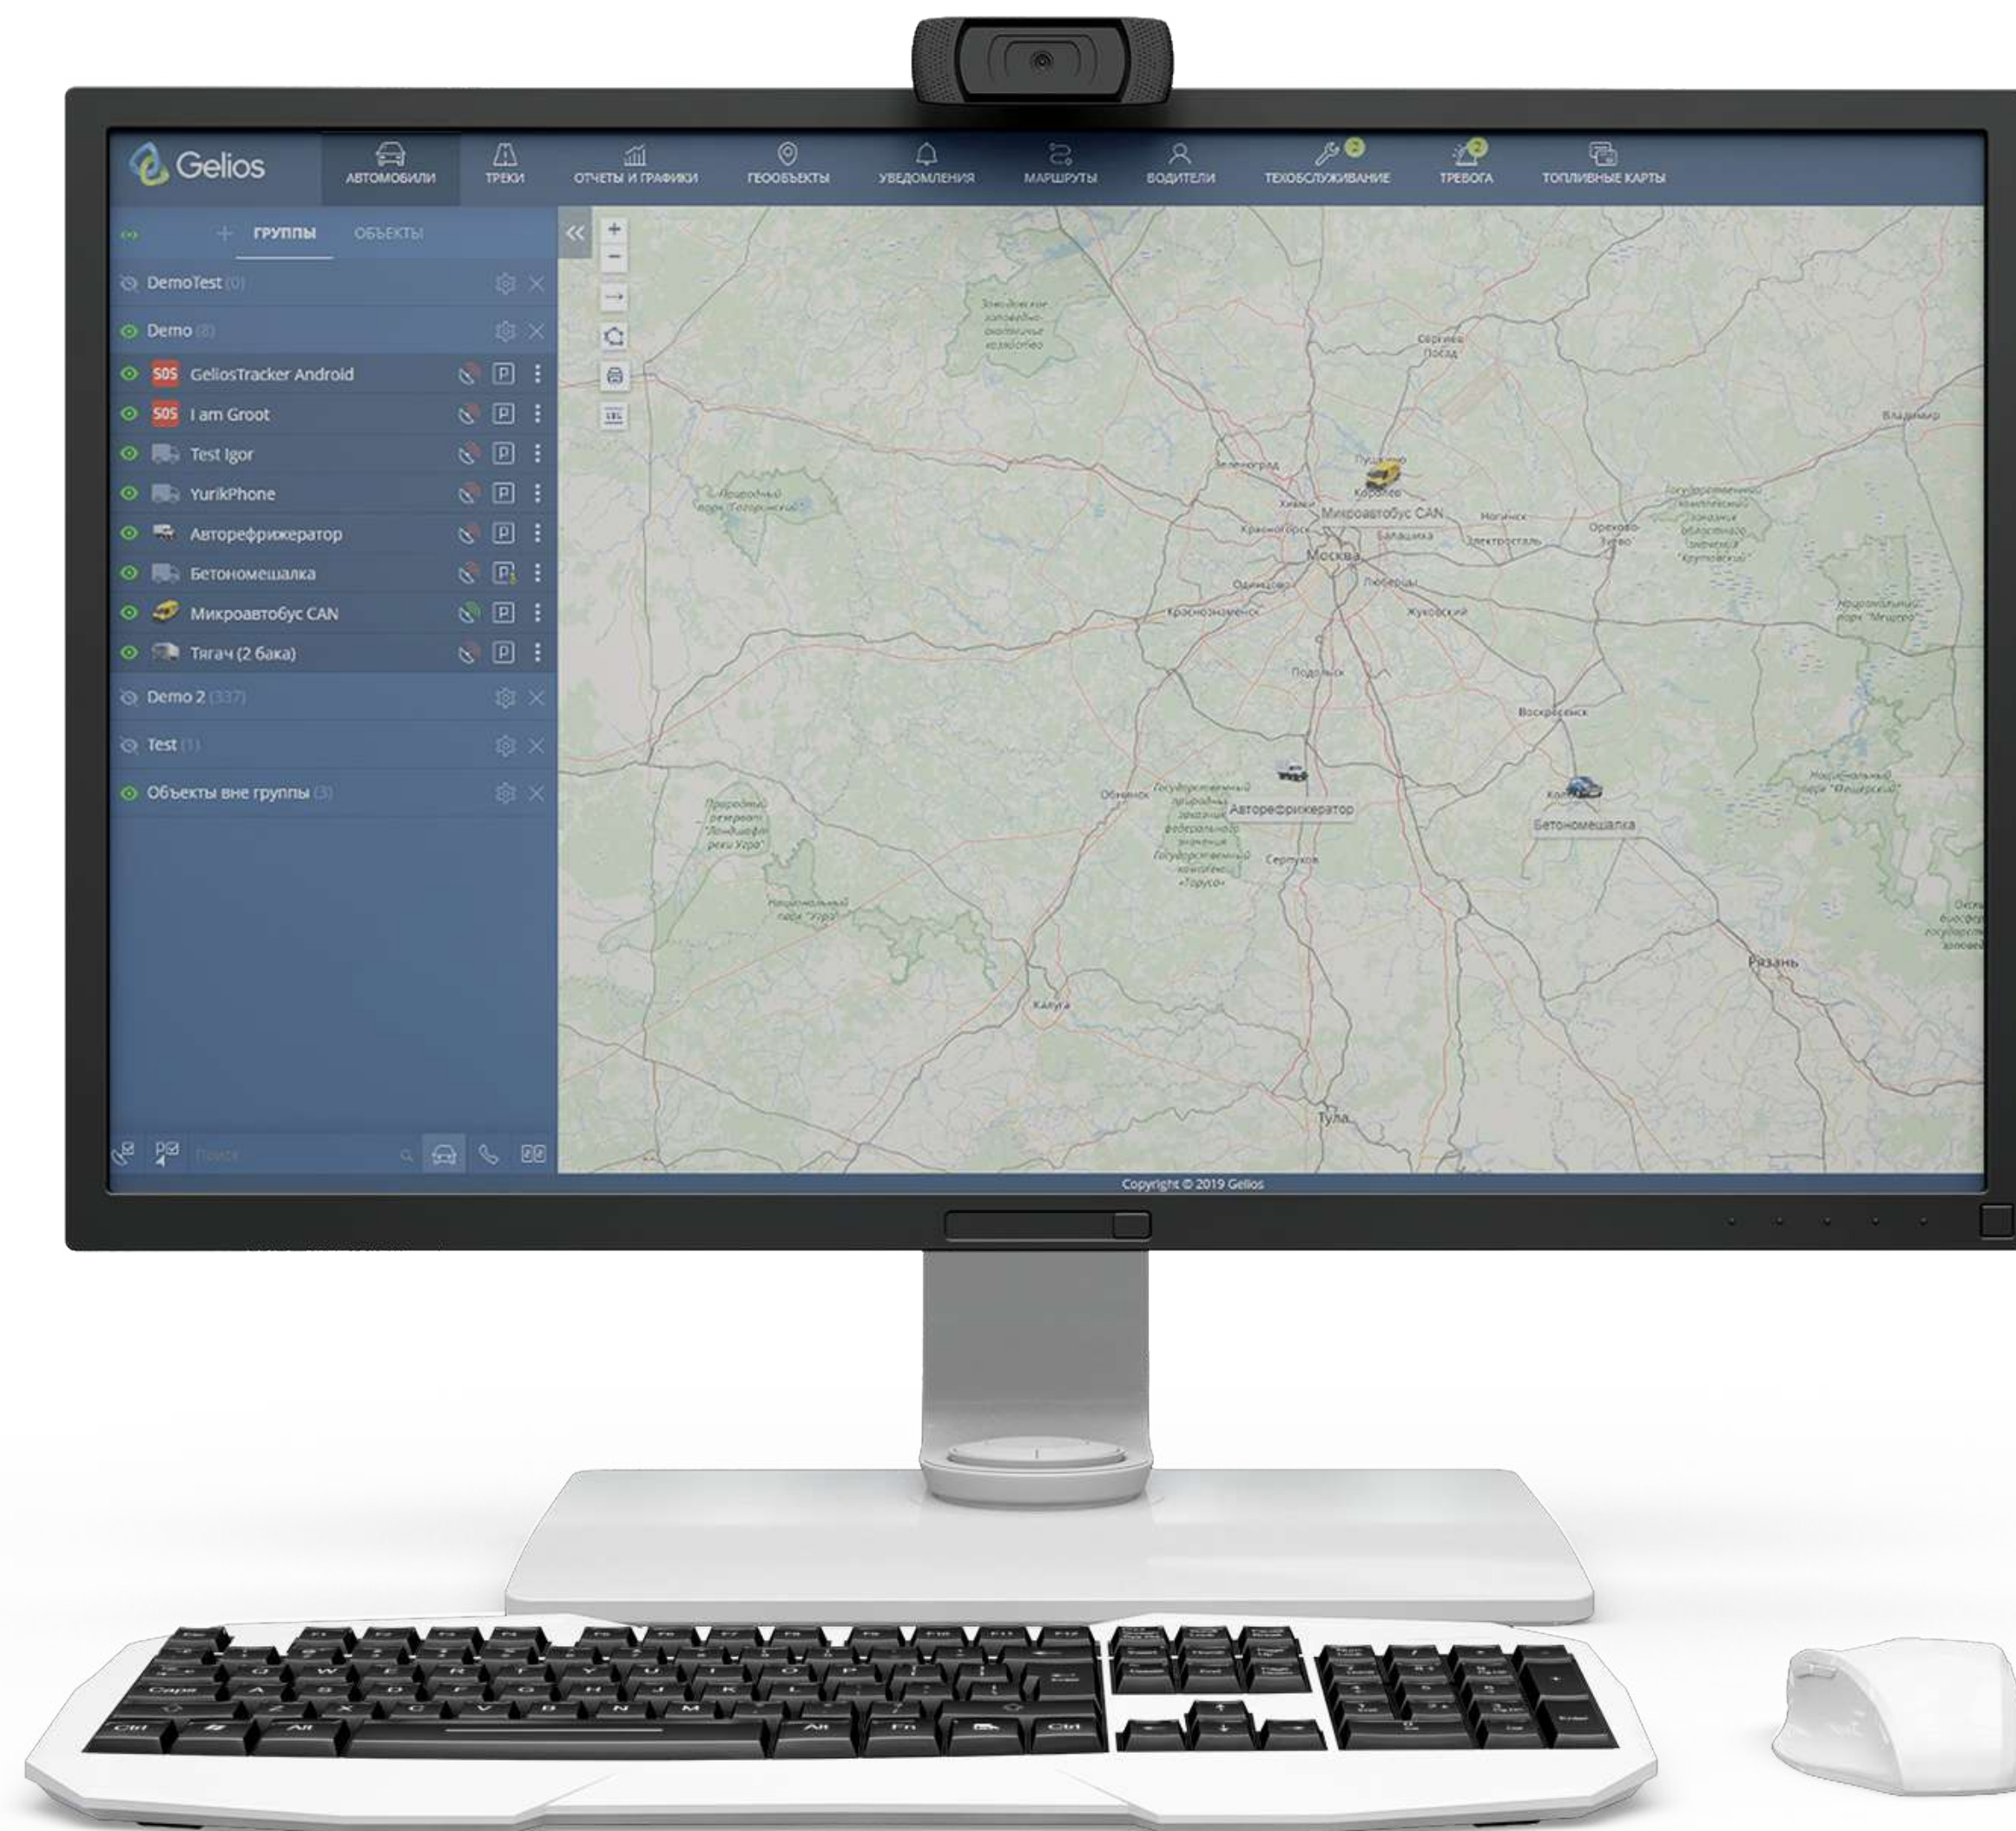

ЭВОЛЮЦИЯ GELIOS 2019 ГОД