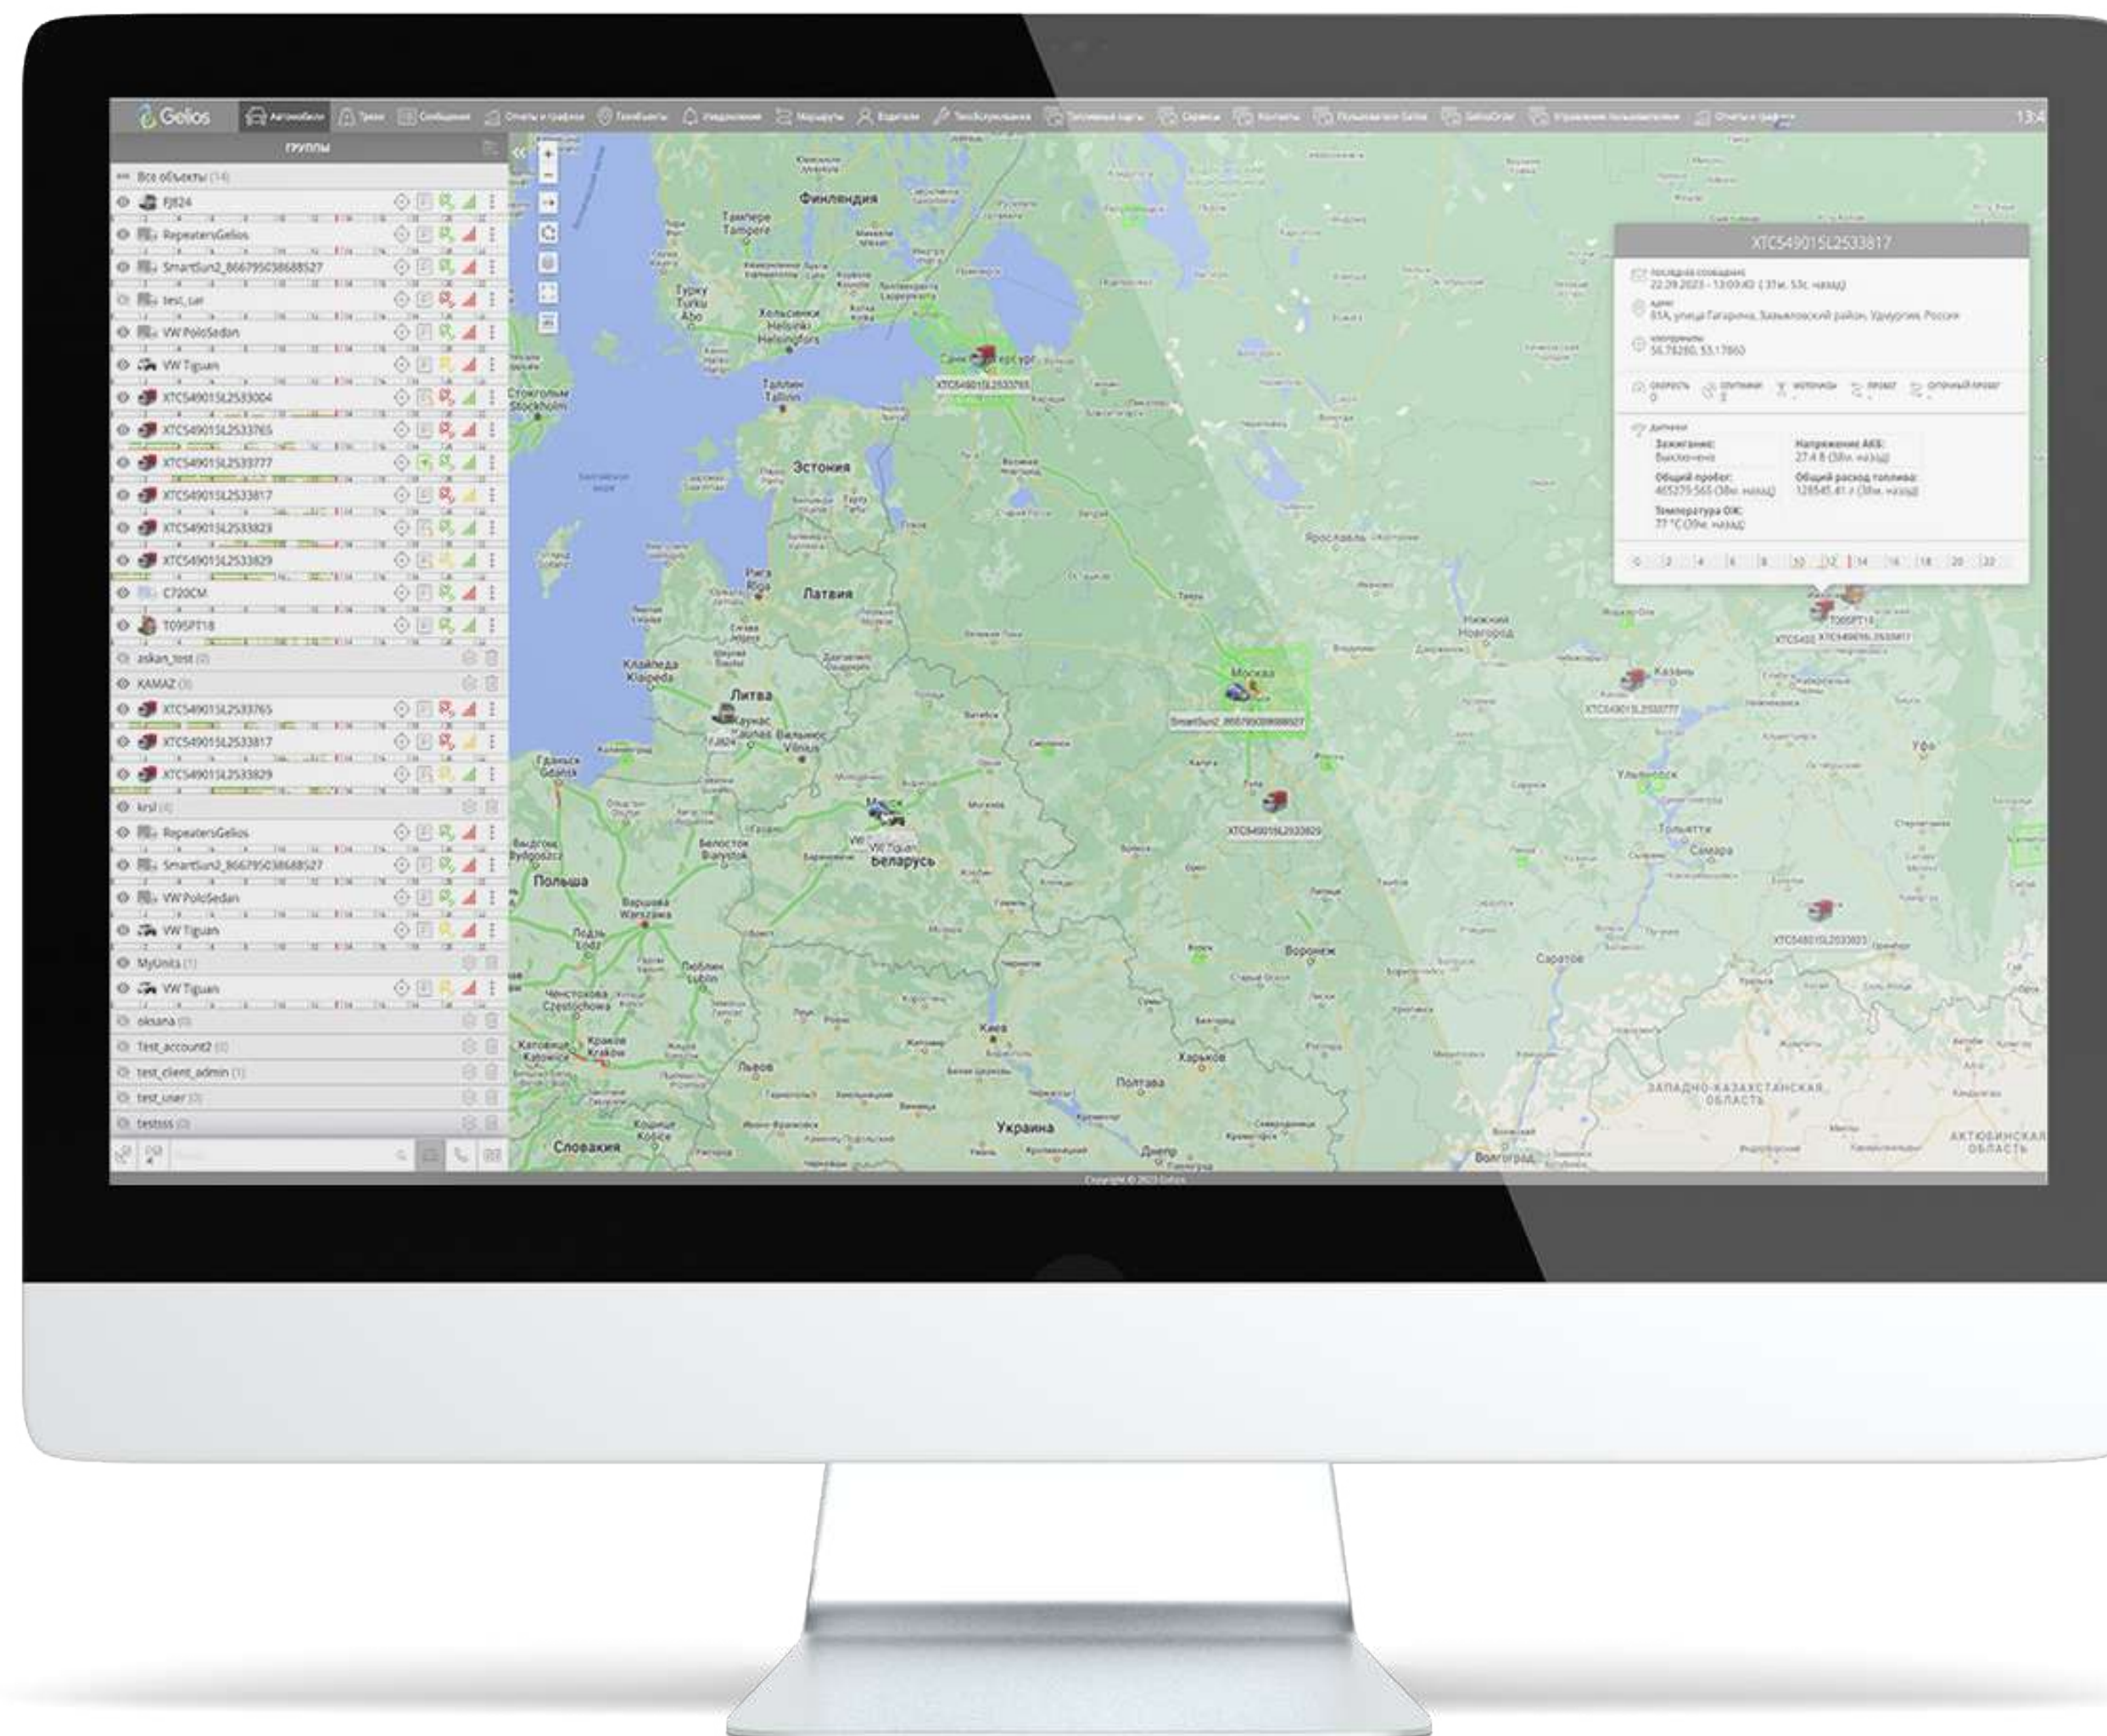

ЭВОЛЮЦИЯ GELIOS 2023 ГОД